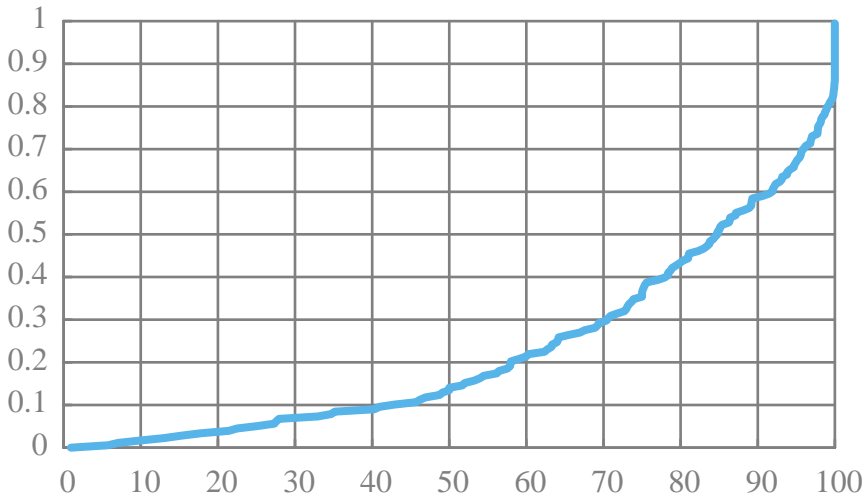

Cumulative Frac. of Apps

Read/Write Ratio (100% = All Reads)