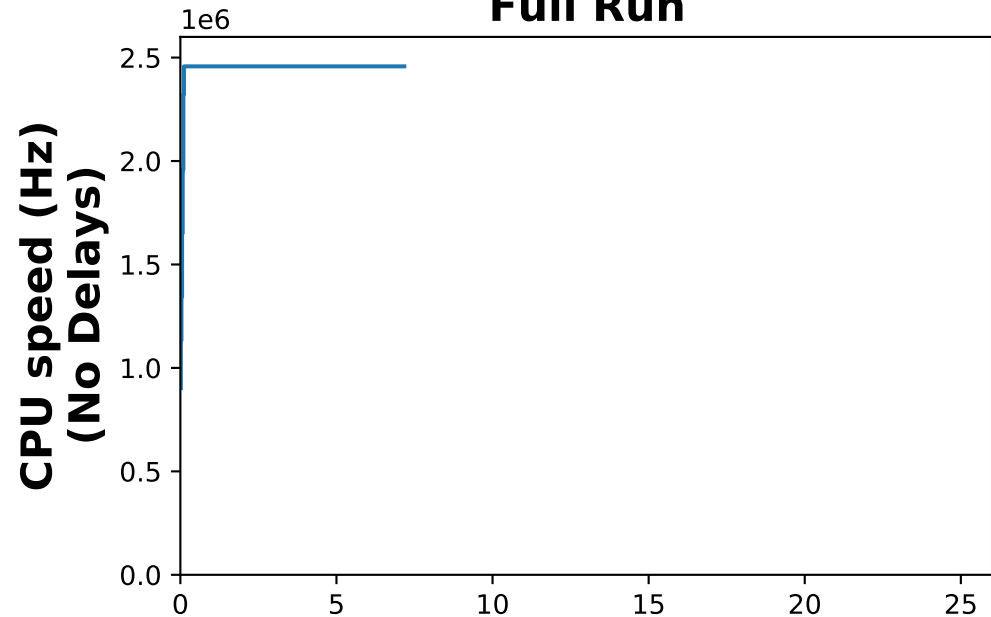

CPU Speed Over Time, for a Fixed Compute, and Different Delays

Full Run

Zoomed Time Slice